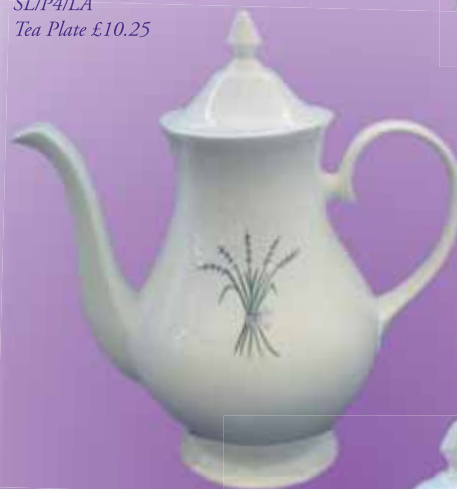

Lowestoft Porcelain

SL/BD/LA  
Margarine/Butter Dish £25.95

SL/P4/LA  
Tea Plate £10.25

SL/C1S/LA  
Set of 4 Coasters £24.95

SL/CP4/LA  
Coffee Pot £57.95

SL/TP4/LA  
Tea Pot £57.95

SL/CR/LA  
Creamer £12.95